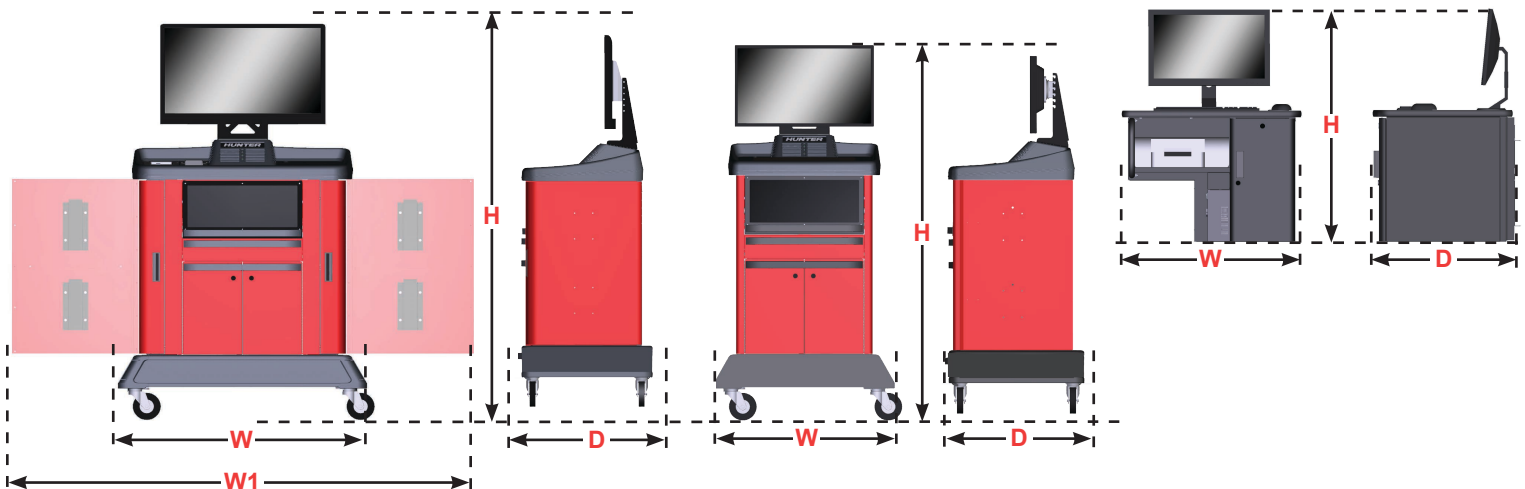

CONSOLE CONFIGURATIONS

	WT685	WT684	WT683	WT674	WT673	WT623
Large Cabinet Console-top Storage/Charging, Storage Drawers/ Side Compartments	✓	✓	✓			
Compact Premium Console-top Storage/Charging, Printer Drawer				✓	✓	
Column/Wall-mount						✓
LCD	32 in. Widescreen	27 in. Widescreen	24 in. Widescreen	27 in. Widescreen	24 in. Widescreen	24 in. Widescreen
Width (W)	43 in. 1092 mm	43 in. 1092 mm	43 in. 1092 mm	32 in. 812 mm	32 in. 812 mm	30.5 in. 775 mm
Open Width (W1)	79.5 in. 2019 mm	79.5 in. 2019 mm	79.5 in. 2019 mm	-	-	-
Height (H)	71.5 - 75.5 in. 1816 - 1918 mm	70 - 74 in. 1778 - 1880 mm	67.5 in. 1715 mm	68 - 71 in. 1727 - 1803 mm	65 in. 1651 mm	39.25 in. 997 mm
Depth (D)	25 in. 635 mm	25 in. 635 mm	25 in. 635 mm	25 in. 635 mm	25 in. 635 mm	23.5 in. 597 mm
Shipping Weight	516 lbs. 234 kg	490 lbs. 222 kg	446 lbs. 202 kg	343 lbs. 156 kg	299 lbs. 136 kg	304 lbs. 138 kg

Space consideration for storage of accessories and targets: For large and compact consoles, add 29 inches to width for TD targets and add 10 inches to depth for rear accessory storage.

If mounting two DSP700T sensors and mini adaptors, add 32 inches to width and 10 inches to depth (front).

If mounting four DSP700T sensors and adaptors, add 32 inches to width, 10 inches to depth (front) and 12 inches to depth (rear).

Large Premium Console

Compact Premium Console

Column / Wall Console

Because of continuing technological advancements, specifications, models and options are subject to change without notice.